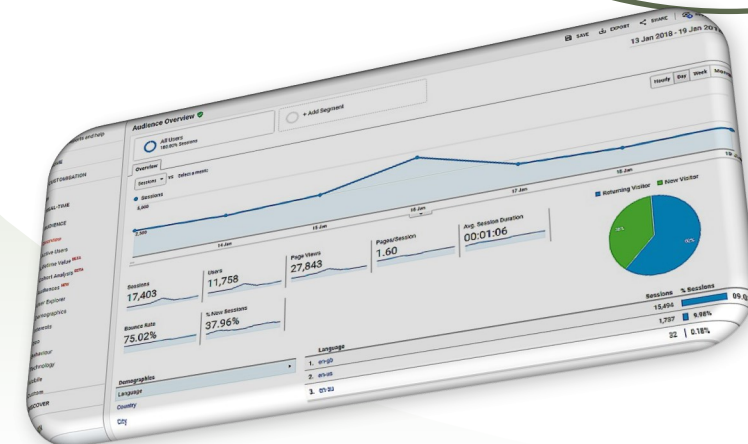

### Growth

- 1.6million+ page views
- 1.1million+ visit sessions
- 480,000+ unique readers

### Acquisition

- 39% organic
- 28% social media
- 29% direct
- 4% referral

### Mobile

- 60% mobile phone
- 28% desktop
- 12% tablet

### Demographic

- 52.5% female
- 47.5% male

Mobile

Social

Local